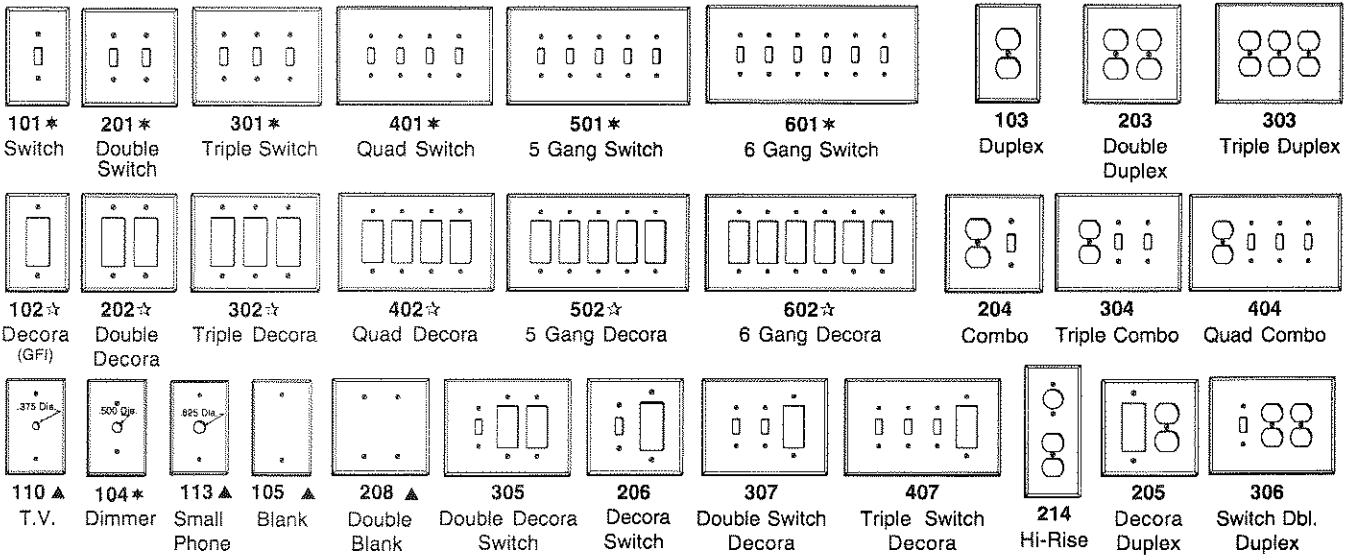

# Standard Acrylic Mirror Plates

Here is a listing of our standard plates. If you don't see it here, check our poster or website for all other cut-outs.

\* 2<sup>3</sup>/<sub>8</sub> cc .... Switch Hole Spacing      ▲ 3<sup>1</sup>/<sub>4</sub> cc ..... Box Hole Spacing      ☆ 3<sup>9</sup>/<sub>16</sub> cc..... Decora Hole Spacing

## Standard Quality

- Highly polished bevelled edge
- 1/8" thick acrylic mirror
- Use prefix "P" when ordering