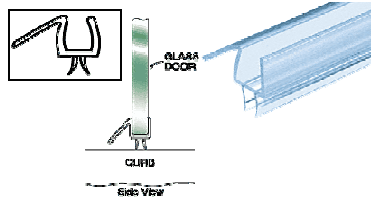

"FL" Series Typical Water Sweep & Seal Components

"h" Jamb with Hard Leg

Bottom Wipe with Drip Rail

Dual Durometer PVC Seal with Wipe

Clear Strike Angle Jamb

Translucent Vinyl "L" Seal

Translucent Vinyl "Double Leg" Seal

Translucent Vinyl Bulb Seal

Translucent Vinyl Bulb Seal

Magnetic Profiles