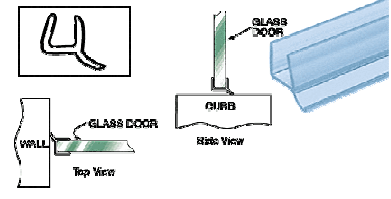

"FL" Series Typical Water Sweep & Seal Components

"h" Jamb with Hard Leg

Bottom Wipe with Drip Rail

Dual Durometer PVC Seal with Wipe

Clear Strike Angle Jamb

Translucent Vinyl "L" Seal

Translucent Vinyl "Double Leg" Seal

Translucent Vinyl Bulb Seal

Translucent Vinyl Bulb Seal

Magnetic Profiles