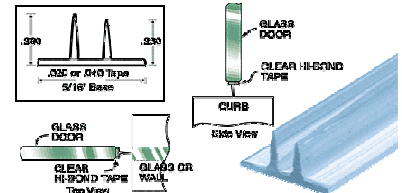

"FL" Series Typical Water Sweep & Seal Components

"h" Jamb with Hard Leg

Bottom Wipe with Drip Rail

Dual Durometer PVC Seal with Wipe

Clear Strike Angle Jamb

Translucent Vinyl "L" Seal

Translucent Vinyl "Double Leg" Seal

Translucent Vinyl Bulb Seal

Translucent Vinyl Bulb Seal

Magnetic Profiles